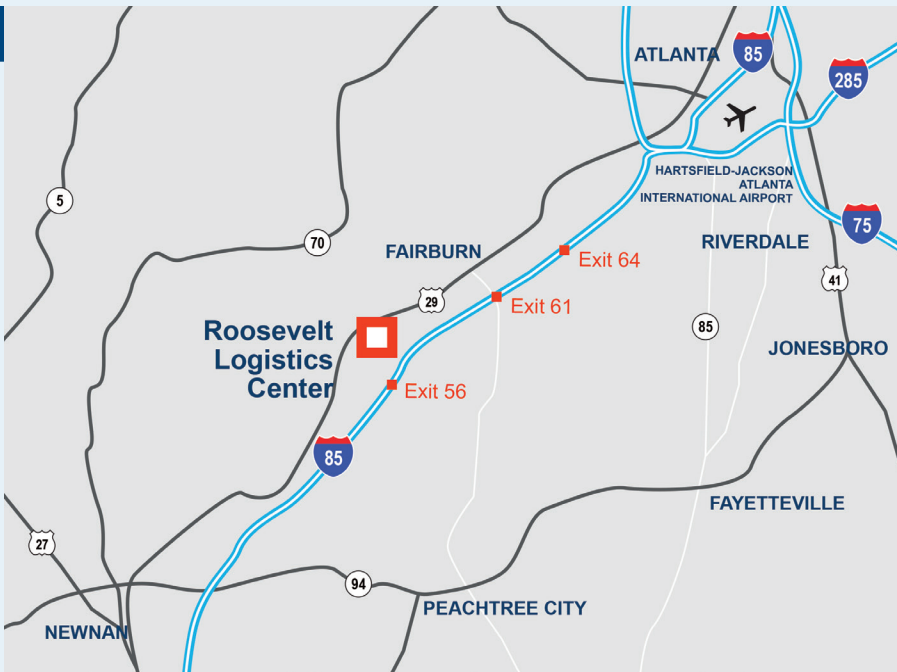

AVAILABLE!
563,193 SF
Class A
Distribution
Center

ROOSEVELT LOGISTICS CENTER

7995 Bowen Road, Palmetto, GA 30268

563,193 SF Available

www.idilogistics.com

Roosevelt Logistics Center is a 563,193 square foot Class A distribution center strategically located on Roosevelt Highway with proximity to I-85 at multiple interchanges, unparalleled access to CSX-Fairburn Intermodal Terminal, convenient amenities, and proximity to an excellent labor force.

4,565 SF SPEC OFFICE PLAN

563,193 available square feet

CLASS A DISTRIBUTION CENTER IN PALMETTO, GA

EASY ACCESS TO ROOSEVELT HWY / HWY 29

5 MILES TO I-85 (to exits 56 & 61)

HIGHLY MOTIVATED LABOR FORCE

CLOSE PROXIMITY TO CSX FAIRBURN RAIL

DRIVING DISTANCES

AIR

Hartsfield-Jackson Int'l Airport ... 16 miles
Charlie Brown Airport 26 miles

INTERMODAL

CSX / Fairburn 2.6 miles
Norfolk Southern / Austell 25 miles
CSX / Atlanta (Hulsey) 28 miles
Norfolk Southern / Inman 30 miles

PORTS

Savannah, GA 259 miles
Charleston, SC 332 miles
Jacksonville, FL 358 miles
Norfolk, VA 614 miles
Miami, FL 671 miles

Roosevelt Logistics Center is strategically located along Highway 29 / Roosevelt Highway, within close proximity to an excellent labor force. This market is home to a multitude of Fortune 500 operations, such as: Amazon, PVH, P&G, Lowe's, Google, Smucker's, Clorox and others.