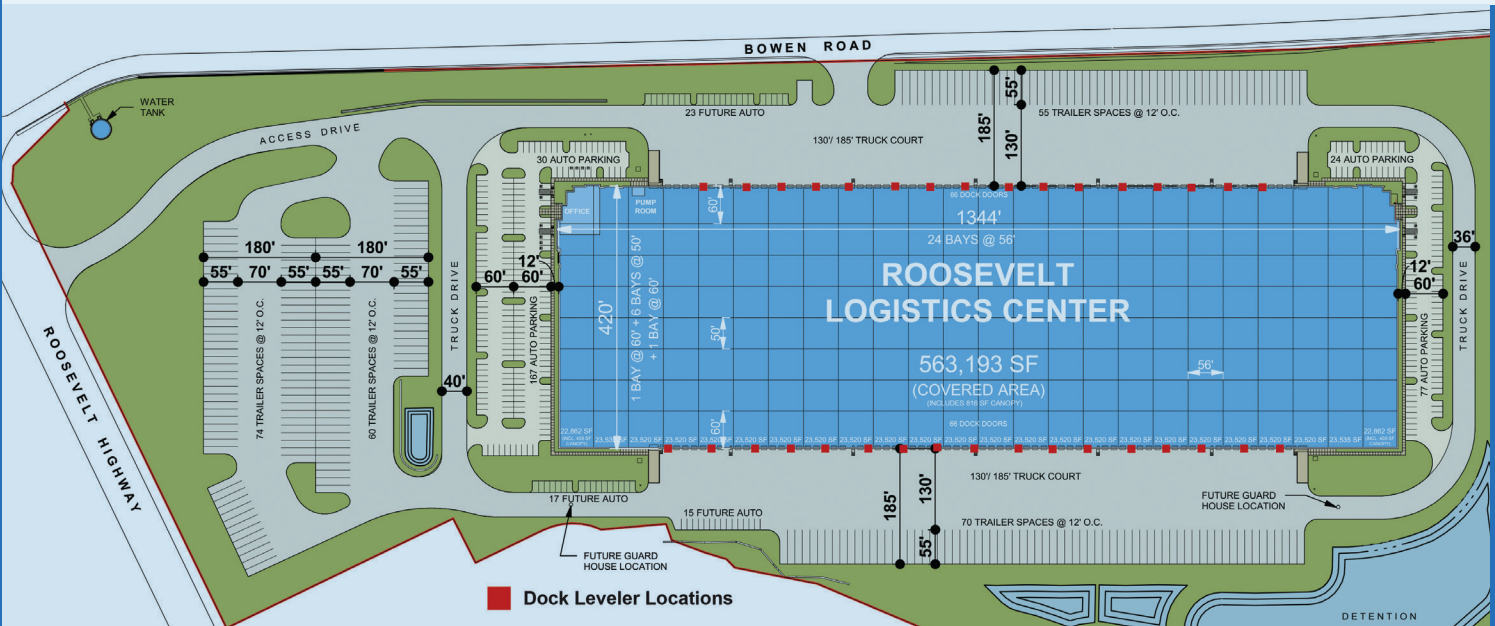

AVAILABLE!
563,193 SF
Class A
Distribution
Center

ROOSEVELT LOGISTICS CENTER

7995 Bowen Road, Palmetto, GA 30268

563,193 SF Available

www.idilogistics.com

Roosevelt Logistics Center is a 563,193 square foot Class A distribution center strategically located on Roosevelt Highway with proximity to I-85 at multiple interchanges, unparalleled access to CSX-Fairburn Intermodal Terminal, convenient amenities, and proximity to an excellent labor force.

4,565 SF SPEC OFFICE PLAN

563,193 available square feet

CLASS A DISTRIBUTION CENTER IN PALMETTO, GA

EASY ACCESS TO ROOSEVELT HWY / HWY 29

5 MILES TO I-85 (to exits 56 & 61)

HIGHLY MOTIVATED LABOR FORCE

CLOSE PROXIMITY TO CSX FAIRBURN RAIL

NEARBY MARTA STOP AT WILKERSON MILL RD

13.5 MILES TO ATLANTA HARTSFIELD JACKSON INTERNATIONAL AIRPORT

BUILDING TYPE:	Cross Dock
CLEAR HEIGHT:	36' Clear at first column line
AUTO PARKING:	298 spaces
TRAILER PARKING:	259 spaces
DOCK DOORS:	132 Loading Docks (9' x 10') 4 Drive-In Doors (14' x 16')
BUILDING DIMENSIONS:	420'D x 1344'W
TYPICAL BAY SIZE:	50'D x 56'W
STAGING BAY SIZE:	60'D x 56'W
TRUCK COURT:	130' / 185'
FIRE SPRINKLER:	12 ESFR system with K-25 heads at 50 PSI
FLOOR SYSTEM:	6" Ductilcrete™ slabs with sawcut joints at column lines
ROOF SYSTEM:	60 MIL, mechanically attached, white TPO roof system with R-20 insulation in two layers; 20-Year Warranty
SPEC OFFICE:	4,565 SF
ELECTRICAL SERVICE:	3 phase, 480/277 volt system; two (2) 2,000 amp switchboards
LIGHTING SPECS:	673 LED high bay light fixtures, 5' Fixture Wips; 30 FC @ 3'AFF
DOCK LEVELERS:	33 (7' x 8') 40,000 pound mechanical Rite Hite dock levelers
WAREHOUSE WALLS PAINTED WHITE	