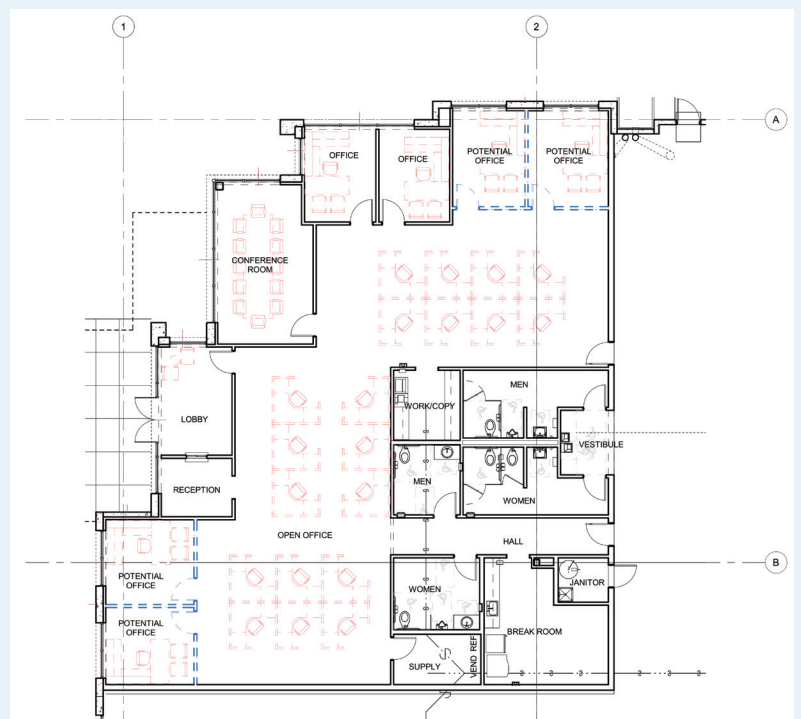

AVAILABLE!
563,193 SF
Class A
Distribution
Center

ROOSEVELT LOGISTICS CENTER

7995 Bowen Road, Palmetto, GA 30268

563,193 SF Available

www.idilogistics.com

Roosevelt Logistics Center is a 563,193 square foot Class A distribution center strategically located on Roosevelt Highway with proximity to I-85 at multiple interchanges, unparalleled access to CSX-Fairburn Intermodal Terminal, convenient amenities, and proximity to an excellent labor force.

4,565 SF SPEC OFFICE PLAN

563,193 available square feet

CLASS A DISTRIBUTION CENTER IN PALMETTO, GA

EASY ACCESS TO ROOSEVELT HWY / HWY 29

5 MILES TO I-85 (to exits 56 & 61)

HIGHLY MOTIVATED LABOR FORCE

CLOSE PROXIMITY TO CSX FAIRBURN RAIL

NEARBY MARTA STOP AT WILKERSON MILL RD

13.5 MILES TO ATLANTA HARTSFIELD JACKSON INTERNATIONAL AIRPORT

BUILDING TYPE:	Cross Dock
CLEAR HEIGHT:	36' Clear at first column line
AUTO PARKING:	298 spaces
TRAILER PARKING:	259 spaces
DOCK DOORS:	132 Loading Docks (9' x 10') 4 Drive-In Doors (14' x 16')
BUILDING DIMENSIONS:	420'D x 1344'W
TYPICAL BAY SIZE:	50'D x 56'W
STAGING BAY SIZE:	60'D x 56'W
TRUCK COURT:	130' / 185'
FIRE SPRINKLER:	12 ESFR system with K-25 heads at 50 PSI
FLOOR SYSTEM:	6" Ductilcrete™ slabs with sawcut joints at column lines
ROOF SYSTEM:	60 MIL, mechanically attached, white TPO roof system with R-20 insulation in two layers; 20-Year Warranty
SPEC OFFICE:	4,565 SF
ELECTRICAL SERVICE:	3 phase, 480/277 volt system; two (2) 2,000 amp switchboards
LIGHTING SPECS:	673 LED high bay light fixtures, 5' Fixture Wips; 30 FC @ 3'AFF
DOCK LEVELERS:	33 (7' x 8') 40,000 pound mechanical Rite Hite dock levelers
WAREHOUSE WALLS PAINTED WHITE	